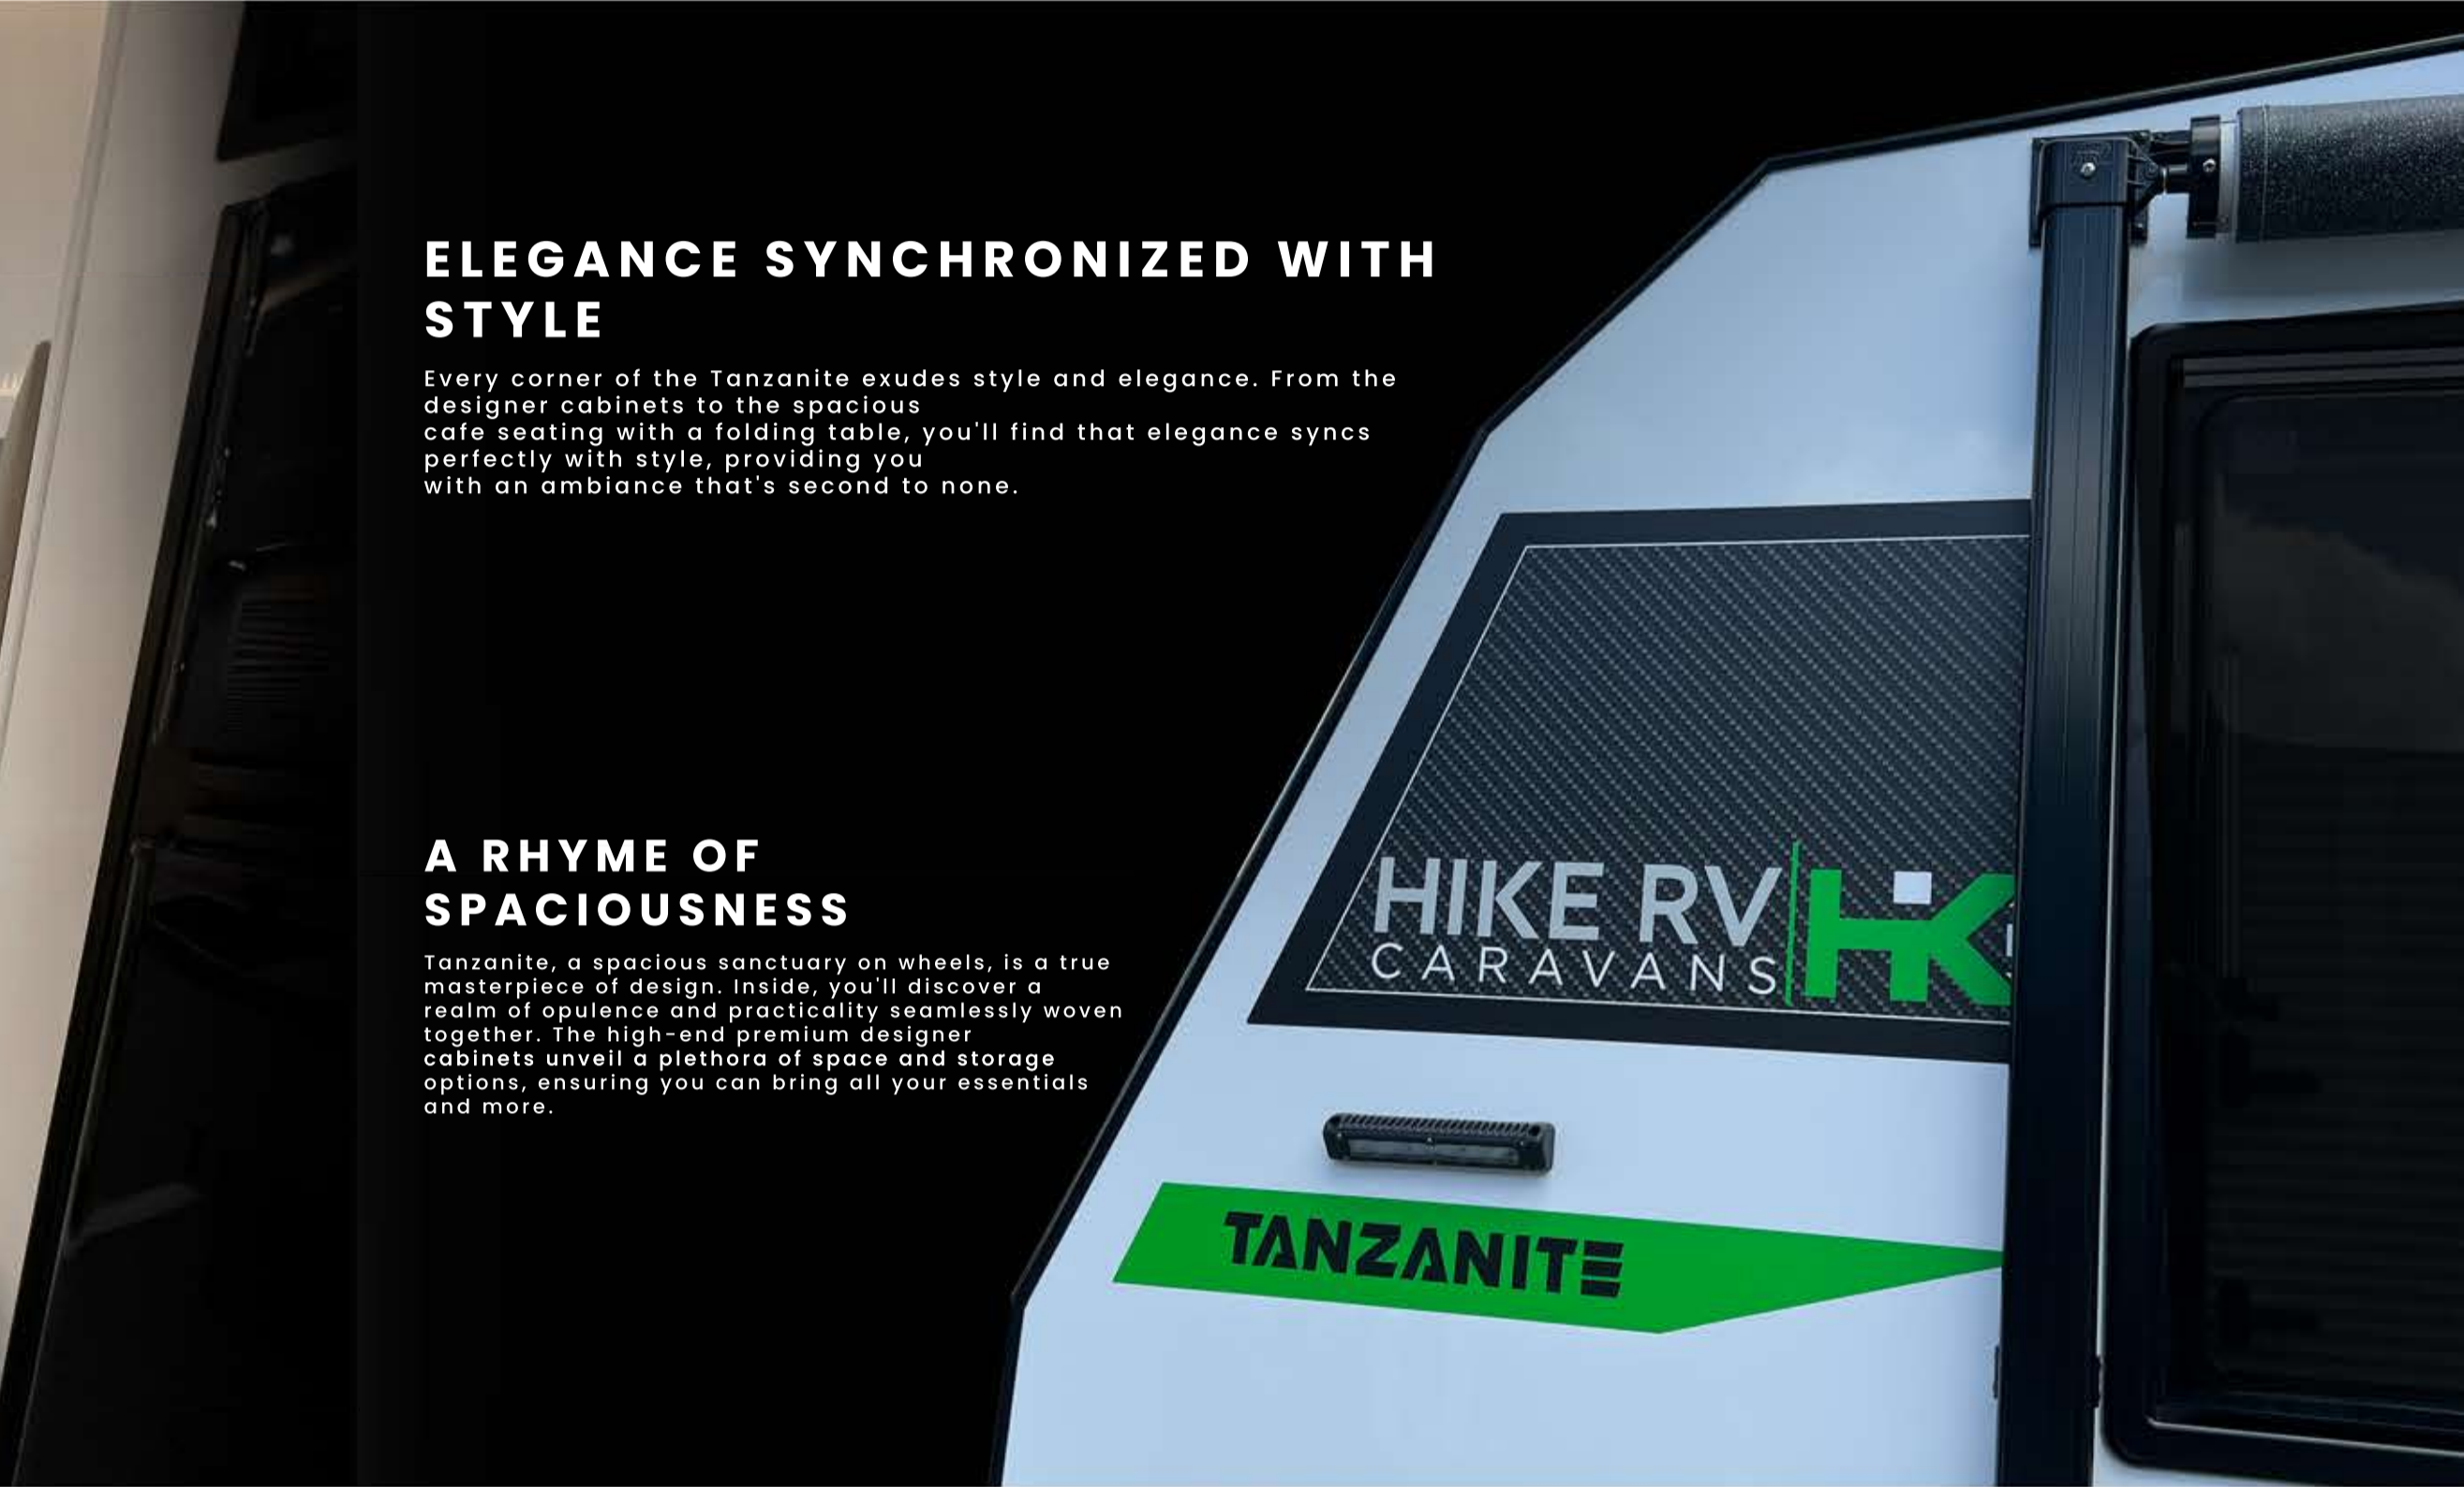

A RHYME OF SPACIOUSNESS